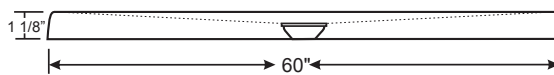

CSB3636

Slope is 1/4" per 12" going towards the drain.

CSB4836

Slope is 1/4" per 12" going towards the drain.

* Profile height may vary by 1/8".

CSB6032

Slope is 1/4" per 12" going towards the drain.

* Profile height may vary by 1/8".

CSB6036

Slope is 1/4" per 12" going towards the drain.

* Profile height may vary by 1/8".