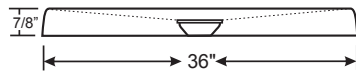

SIZES

CSB3636 : 36" x 36"

CSB4836 : 36" x 48"

CSB6032 : 32" x 60"

CSB6036 : 36" x 60"

Custom sizes and drain placement available.

COLOURS

white
P09

CSB3636

Slope is 1/4" per 12" going towards the drain.

CSB4836

Slope is 1/4" per 12" going towards the drain.

* Profile height may vary by 1/8".

CSB6032

Slope is 1/4" per 12" going towards the drain.

* Profile height may vary by 1/8".