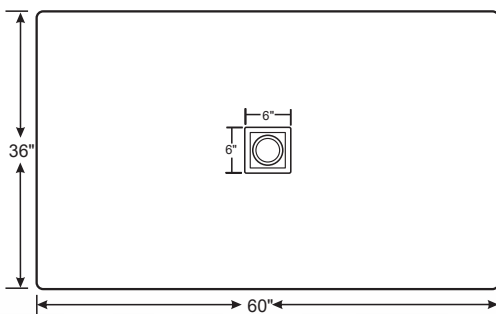

SIZES

CSB3636 : 36" x 36"

CSB4836 : 36" x 48"

CSB6032 : 32" x 60"

CSB6036 : 36" x 60"

Custom sizes and drain placement available.

COLOURS

white
P09

CSB3636

Slope is 1/4" per 12" going towards the drain.

CSB4836

Slope is 1/4" per 12" going towards the drain.

* Profile height may vary by 1/8".

CSB6032

Slope is 1/4" per 12" going towards the drain.

* Profile height may vary by 1/8".

CSB6036

Slope is 1/4" per 12" going towards the drain.

* Profile height may vary by 1/8".