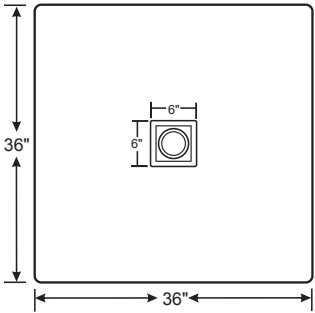

SIZES

CSB3636 : 36" x 36"

CSB4836 : 36" x 48"

CSB6032 : 32" x 60"

CSB6036 : 36" x 60"

Custom sizes and drain placement available.

COLOURS

white
P09

CSB3636

Slope is 1/4" per 12" going towards the drain.

CSB4836

Slope is 1/4" per 12" going towards the drain.

* Profile height may vary by 1/8".

CSB6032

Slope is 1/4" per 12" going towards the drain.

* Profile height may vary by 1/8".

CSB6036

Slope is 1/4" per 12" going towards the drain.

* Profile height may vary by 1/8".