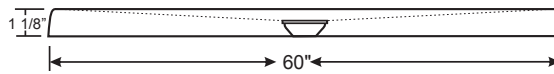

CSB3636

Slope is 1/4" per 12" going towards the drain.

CSB4836

Slope is 1/4" per 12" going towards the drain.

* Profile height may vary by 1/8".

CSB6032

Slope is 1/4" per 12" going towards the drain.

* Profile height may vary by 1/8".

CSB6036

Slope is 1/4" per 12" going towards the drain.

* Profile height may vary by 1/8".