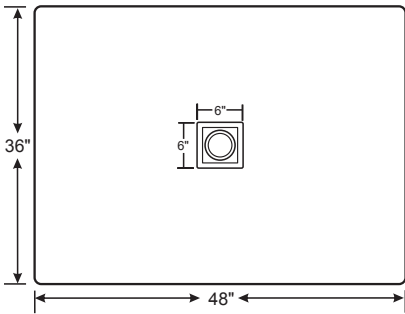

SIZES

CSB3636 : 36" x 36"

CSB4836 : 36" x 48"

CSB6032 : 32" x 60"

CSB6036 : 36" x 60"

Custom sizes and drain placement available.

COLOURS

white
P09

CSB3636

Slope is 1/4" per 12" going towards the drain.

CSB4836

Slope is 1/4" per 12" going towards the drain.

* Profile height may vary by 1/8".

CSB6032

Slope is 1/4" per 12" going towards the drain.

* Profile height may vary by 1/8".