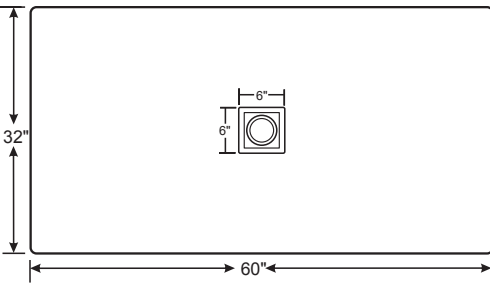

SIZES

CSB3636 : 36" x 36"

CSB4836 : 36" x 48"

CSB6032 : 32" x 60"

CSB6036 : 36" x 60"

Custom sizes and drain placement available.

COLOURS

white
P09

CSB3636

Slope is 1/4" per 12" going towards the drain.

CSB4836

Slope is 1/4" per 12" going towards the drain.

* Profile height may vary by 1/8".

CSB6032

Slope is 1/4" per 12" going towards the drain.

* Profile height may vary by 1/8".

CSB6036

Slope is 1/4" per 12" going towards the drain.

* Profile height may vary by 1/8".